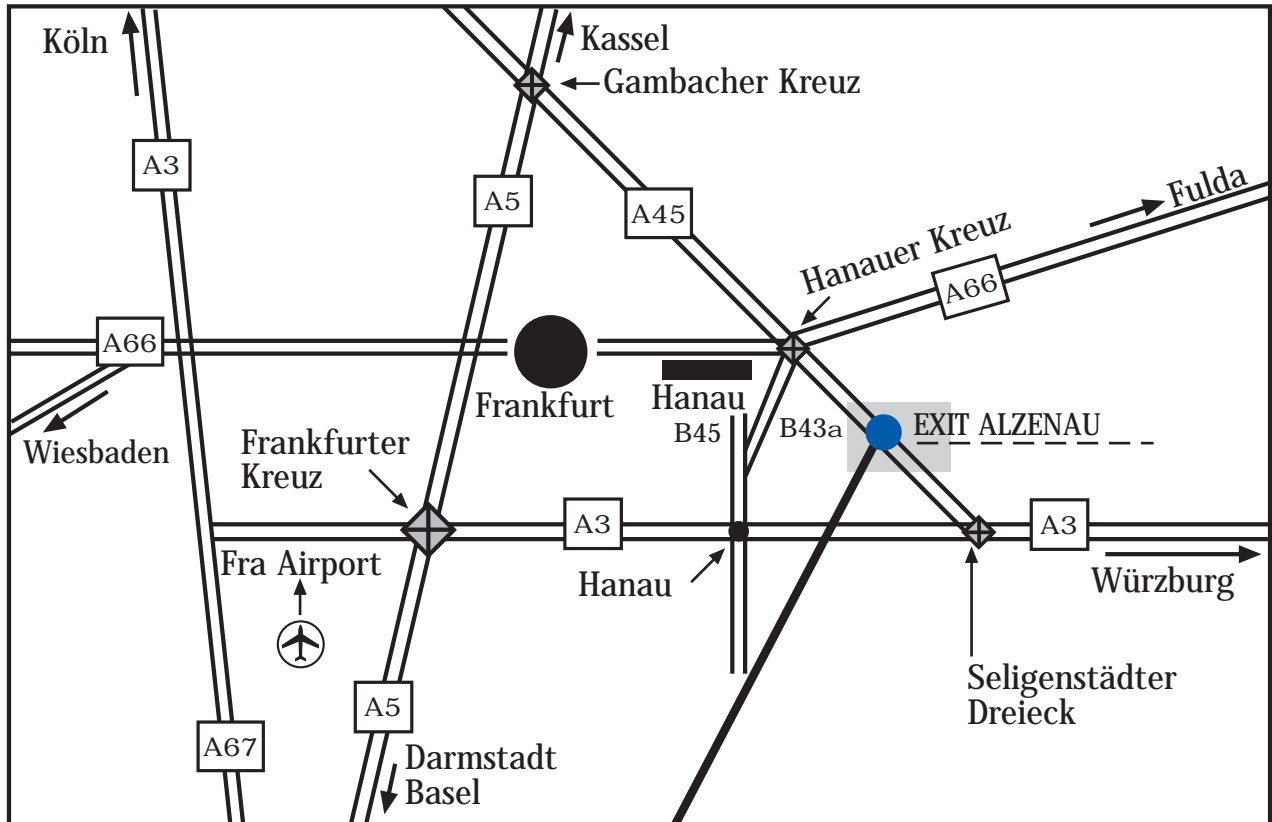

YOUR WAY TO:

SINGULUS TECHNOLOGIES AG,

Hanauer Landstrasse 103, D-63796 Kahl/Main

Tel.: +49 (0) 61 88 44 00, Fax: +49 (0) 6188 44 01 10,

E-Mail: sales@singulus.de, Internet: www.singulus.de

- A45 use Exit Alzenau
- Turn direction to Kahl
- 1st traffic light turn left on B8 to Kahl
- Turn half left at next possibility
- After 250m Singulus is at your right