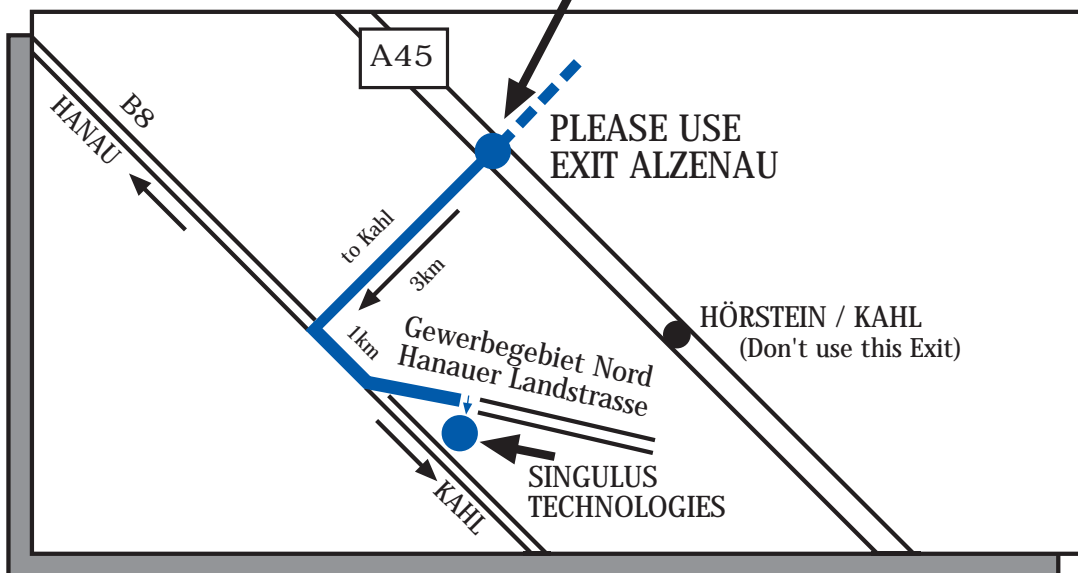

YOUR WAY TO:

SINGULUS TECHNOLOGIES AG,

Hanauer Landstrasse 103, D-63796 Kahl/Main

Tel.: +49 (0) 61 88 44 00, Fax: +49 (0) 6188 44 01 10,

E-Mail: sales@singulus.de, Internet: www.singulus.de

- A45 use Exit Alzenau
- Turn direction to Kahl
- 1st traffic light turn left on B8 to Kahl
- Turn half left at next possibility
- After 250m Singulus is at your right